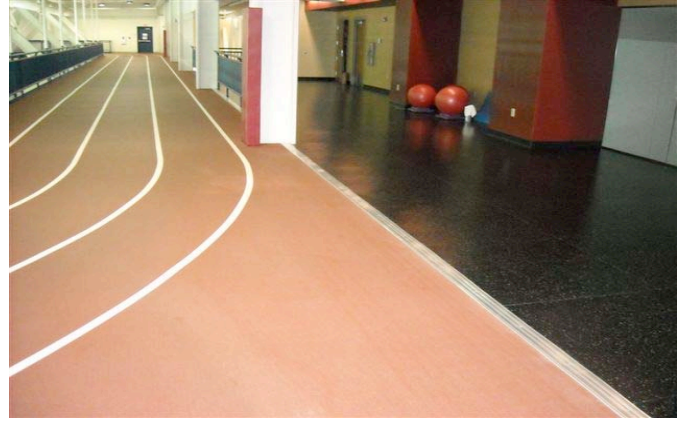

University of Southern Indiana

Evansville, IN

Project: Running Track

Product: 10mm TruSport

SQ. FT.: 4,500

Install: January 2009

Contact: Student Rec. Center

Illinois State University