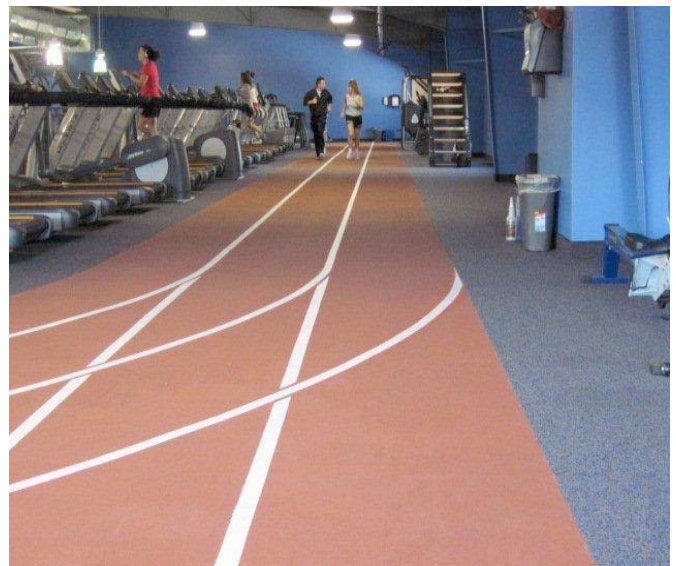

Installed: February 2009

Contact: School Athletic Dept.

Euclid High School

Euclid, Ohio

Project: Indoor 160 Meter

Running Track W/Sprint Lanes

13mm IAAF Certified

13,000 square feet

University of Southern Indiana

Evansville, IN

Project: Running Track

Product: 10mm TruSport

SQ. FT.: 4,500

Install: January 2009

Contact: Student Rec. Center

Illinois State University