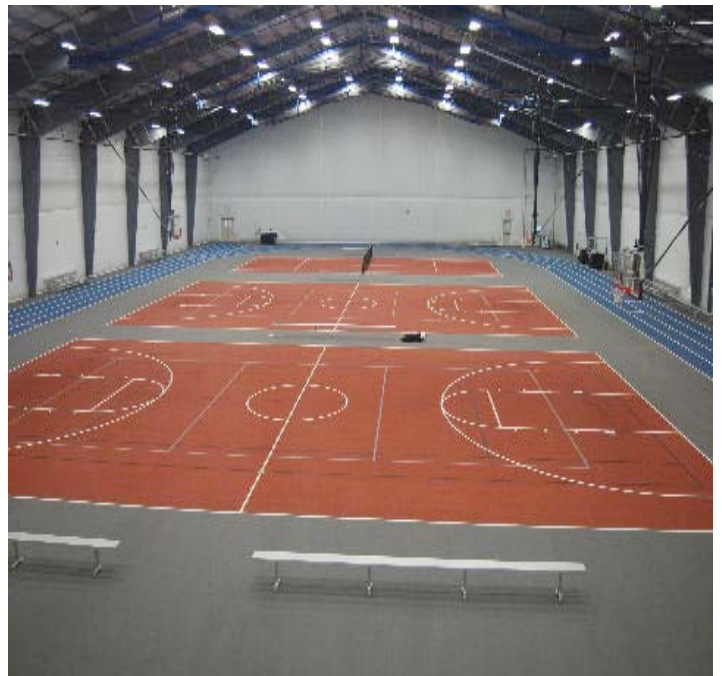

SQ. FT.: 40,000 (23,500 of TruSport)

Install: July 2008

Contact: Youth Academy

Providence Career and Technical

Providence, Rhode Island

Project: Track & Field Fieldhouse

10mm TruSport & ProTraxx

SQ. FT.: 63,000