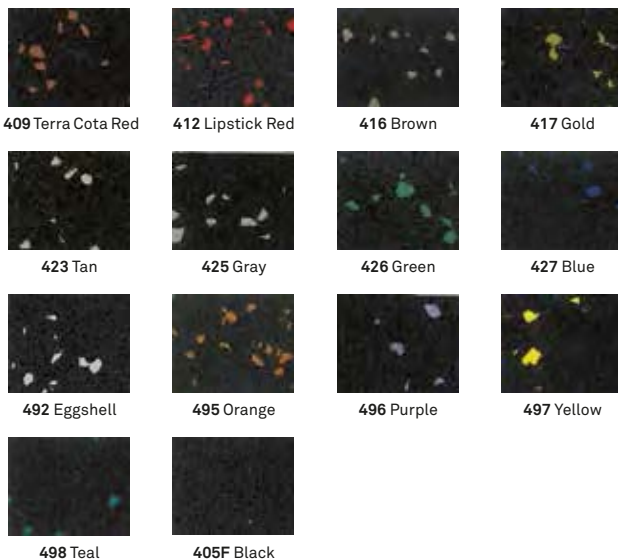

* Other thicknesses available.

Colours

REINVENTING SUSTAINABILITY FOR THE FUTURE

The Sportsfloor surface is made out of high quality recycled rubber sourced from used tyres and waste rubber.

Sustainability