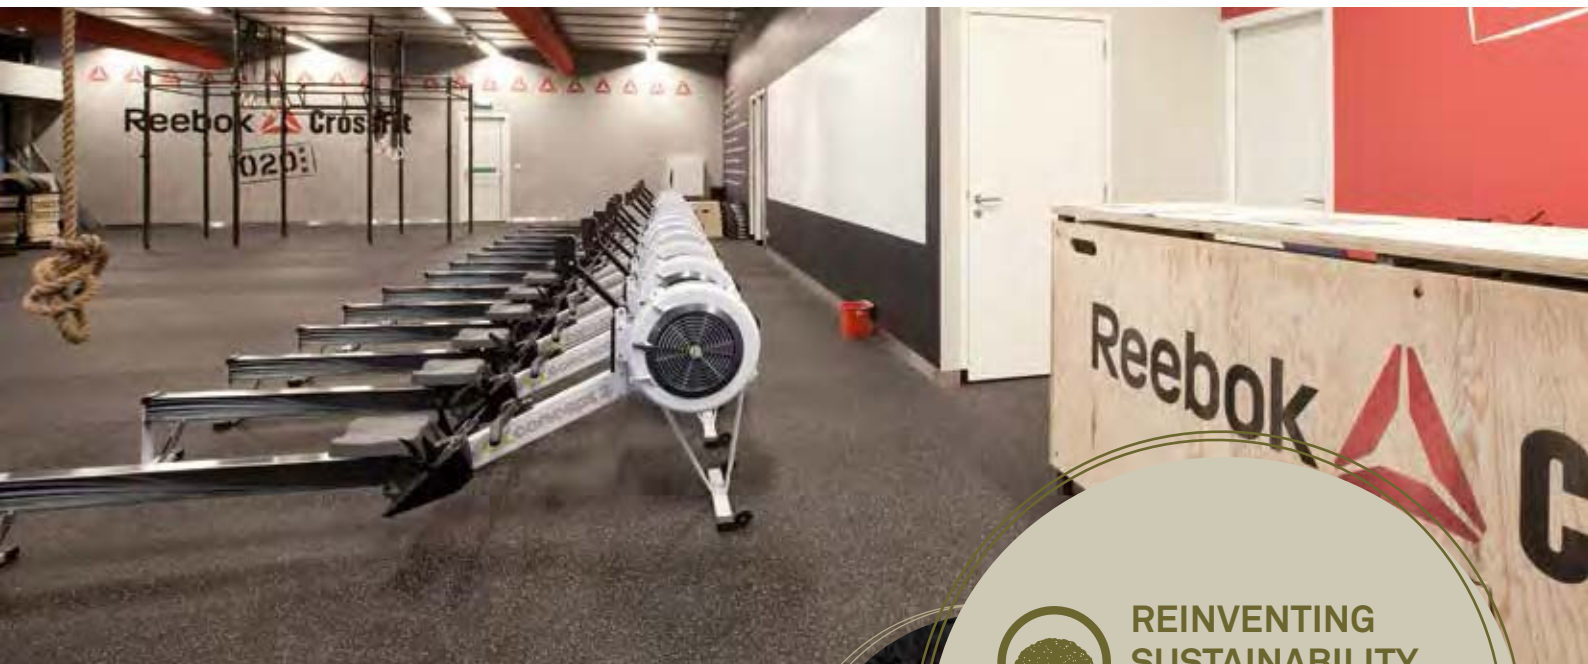

SPORTSFLOOR, a versatile surface.

Sizes

ROLLS	MIN. WIDTH	MAX. WIDTH
	915mm	1220mm
THICKNESS*	SPECIFICATIONS	
7,5mm	Technical specifications	

* Other thicknesses available.